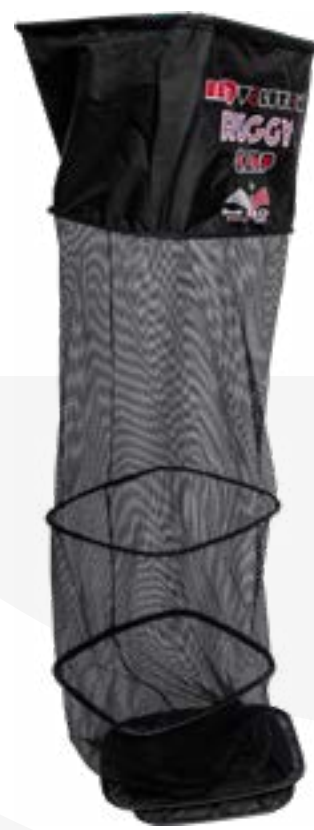

■ This new keepnet features an innovative, durable and tear-resistant micro mesh that prevents fish with spiny fins from getting hung up in the net. The connector for attaching the keepnet to the seat box is located on the narrow side of the rectangular frame, allowing the fish to be introduced into the keepnet directly with the landing net head. The Redvolution Carp Friendly features an angle locking mechanism with universal thread that can be adjusted over 180 degrees. Two buckles secure the keepnet once folded flat for easy storage and transportation, making it ideal for fishing sessions that bring in huge amounts of channel catfish.

Cod	H mt	Dim cm
	2,50	45x55
481KN0313	3,00	45x55
	4,00	45x55

Redvolution Ruggy Carp

■ Nassa con imboccatura rettangolare, caratterizzata dalla presenza della boccola sul lato corto per un comodo inserimento del pesce direttamente con la testa del guadino. Realizzata con un tessuto ultrasensibile a maglia medio - piccola, è indicata sia per le sessioni di pesca in ambiente libero che in acque commerciali. La maglia più larga consente una maggior ossigenazione del pesce e rende, questo prodotto, adatto a chi ama affrontare le acque correnti. La nassa è dotata di attacco, orientabile a 180°, con filettatura universale e di due moschettoni, per la chiusura, che ne riducono l'ingombro.

■ Made from a super strong medium-fine mesh this rectangular keepnet is ideal for commercial fisheries and natural venues alike. The connector is located on the narrow side of the top ring, allowing the fish to be introduced into the keepnet directly with the landing net head. The wider mesh allows for better fish oxygenation, making the Ruggy Carp ideal for when fishing moving waters. The top ring features a locking mechanism with universal thread that tilts up to a 180-degree angle. The net can be folded flat and secured with two buckles for easy storage.